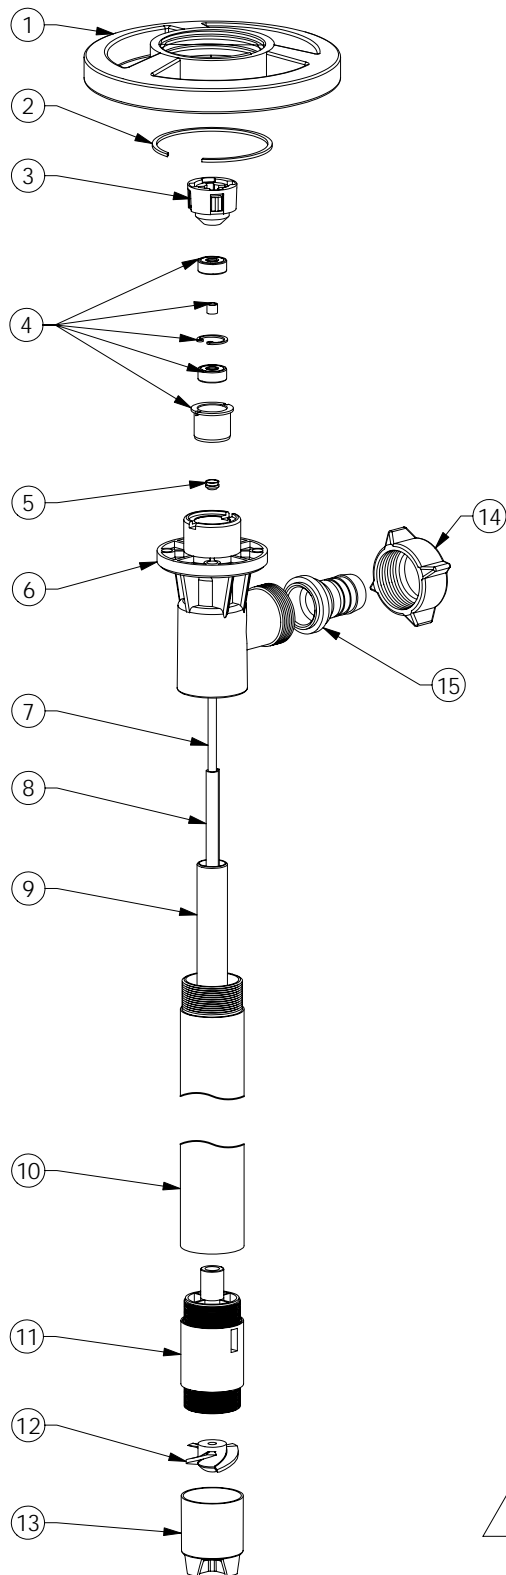

SERIES 'DP' DRUM PUMP

PARTS LIST
P-1027C
09/12/05

CPVC		PPP	
MODEL	PRICE CODE	MODEL	PRICE CODE
CPVC8327-1	52-5200	PPP8327-1	52-6000
CPVC8339-1	52-5201	PPP8339-1	52-6001
CPVC8347-1	52-5202	PPP8347-1	52-6002
CPVC8360-1	52-5203	PPP8360-1	52-6003
CPVC8372-1	52-5204	PPP8372-1	52-6004

For high head pump add H to model and price no.

NO	DESCRIPTION	PART NUMBERS		
		CPVC	PPP	
1	Hand wheel -polypropylene	52-1842		
2	Snap ring- carbon steel	52-1508		
3	Coupling assembly- nylon	52-1004		
4 ¹	Bearing unit assembled, 2 Viton Sealed bearings, spacer, bearing can, snap-ring	52-1038		
5	V-seal PTFE	52-4029		
6	Discharge housing	-PVDF 52-5028	- 52-6028	
7	Drive shaft Hast C	-27"	52-1543	
		-39"	52-1544	
		-47"	52-1545	
		-60"	52-1546	
		-72"	52-1547	
8	Guide sleeve PTFE	-27"	52-1513	
		-39"	52-1514	
		-47"	52-1515	
		-60"	52-1613	
		-72"	52-1614	
9	Inner tube	-27"	52-5600	52-6600
		-39"	52-5601	52-6601
		-47"	52-5602	52-6602
		-60"	52-5615	52-6615
		-72"	52-5616	52-6616
10	Outer Tube	-27"	52-5604	52-6604
		-39"	52-5603	52-6603
		-47"	52-5605	52-6605
		-60"	52-5617	52-6617
		-72"	52-5618	52-6618
11 ¹	Pump housing w/carbon bushing	52-5524	52-6524	
12	Rotor	-high flow (std.)	52-5608	52-6608
		-high head tetzel	52-2706-HH	
13	Pump foot	-PVDF	52-5609	-
		-high head	52-5609-HH	-
		-PPP	-	52-6609
		-high head	-	52-6609-HH
14	Wing nut	52-5106	52-6106	
15	Hose barb	-3/4" (optional)	52-5051	52-6051
		-1" (standard)	52-5082	52-6082

1. Recommended replacement parts.

2. NOTE: Items 10,11 & 13 have left hand threads

DO NOT USE PLASTIC FOR PUMPING FLAMMABLES

Bulletin	P-402
Operation & Service Guide	O-176
Price List	F-800

F.O.B Northbrook, Illinois